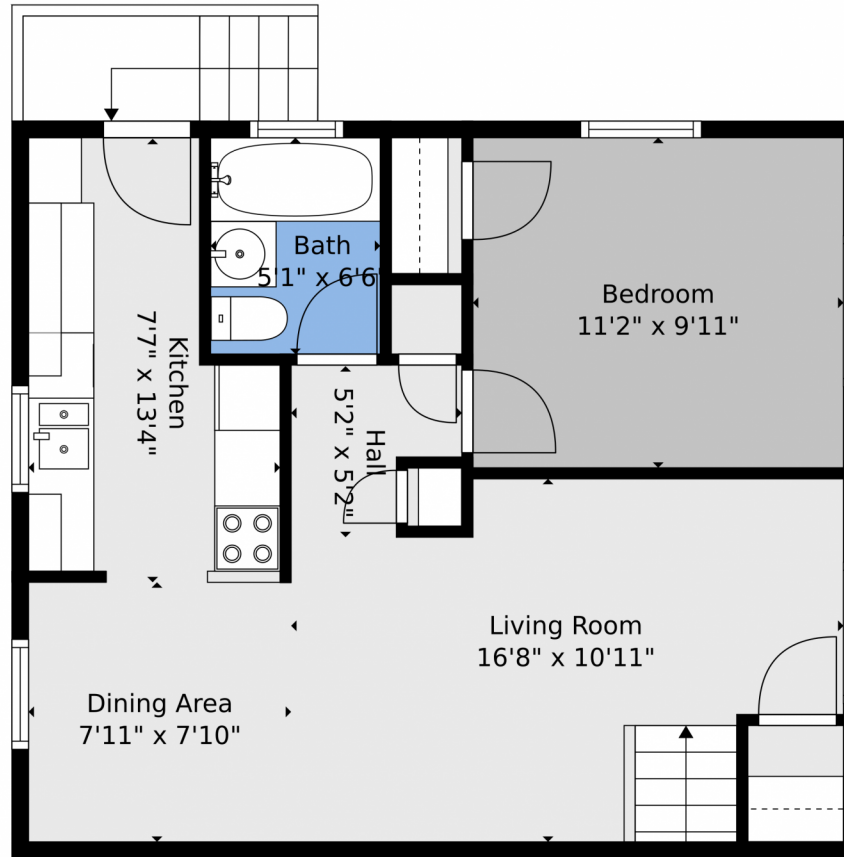

1201 Brentwood Street, Lakewood, CO 80214 – Main Level

TOTAL: 549 sq. ft
BELOW GROUND: 27 sq. ft, FLOOR 2: 522 sq. ft

Disclaimer: Sizes and Dimensions are Approximate, Actual May Vary.

Taylor Haas

303-665-7368

taylorh@coloradorpm.com

<https://www.coloradorpm.com/available-rental-properties-denver>

Scan code
for more
property
details