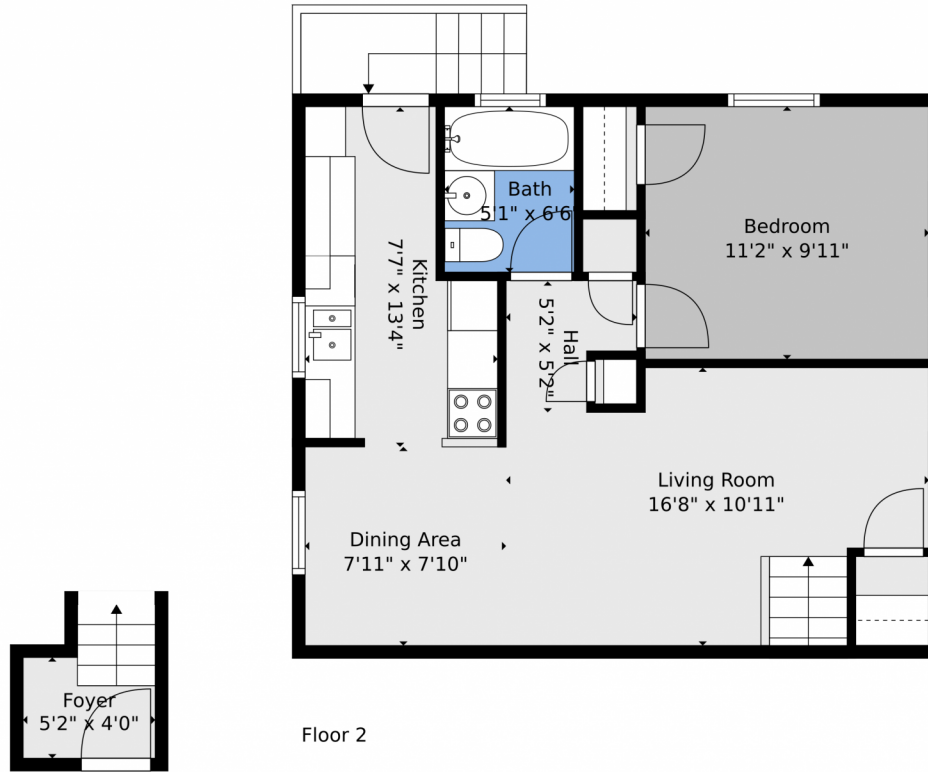

1201 Brentwood Street, Lakewood, CO 80214 – All Levels

Floor 1

TOTAL: 549 sq. ft
BELOW GROUND: 27 sq. ft, FLOOR 2: 522 sq. ft

Disclaimer: Sizes and Dimensions are Approximate, Actual May Vary.

Taylor Haas

303-665-7368

taylorh@coloradorpm.com

<https://www.coloradorpm.com/available-rental-properties-denver>

Scan code
for more
property
details