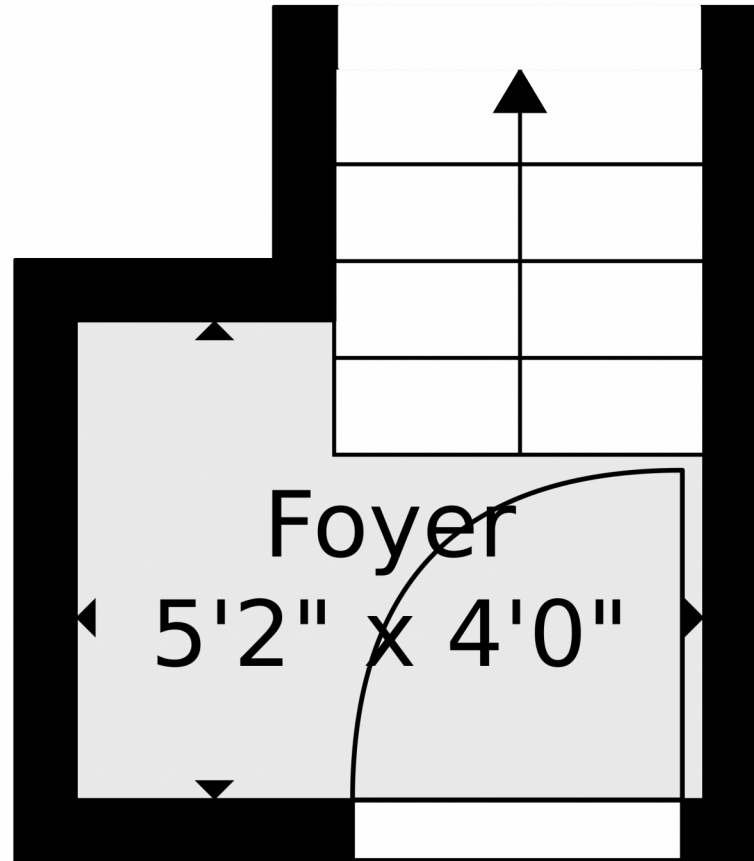

TOTAL: 549 sq. ft
BELOW GROUND: 27 sq. ft, FLOOR 2: 522 sq. ft

Disclaimer: Sizes and Dimensions are Approximate, Actual May Vary.

Taylor Haas
303-665-7368
taylorh@coloradorpm.com
<https://www.coloradorpm.com/available-rental-properties-denver>