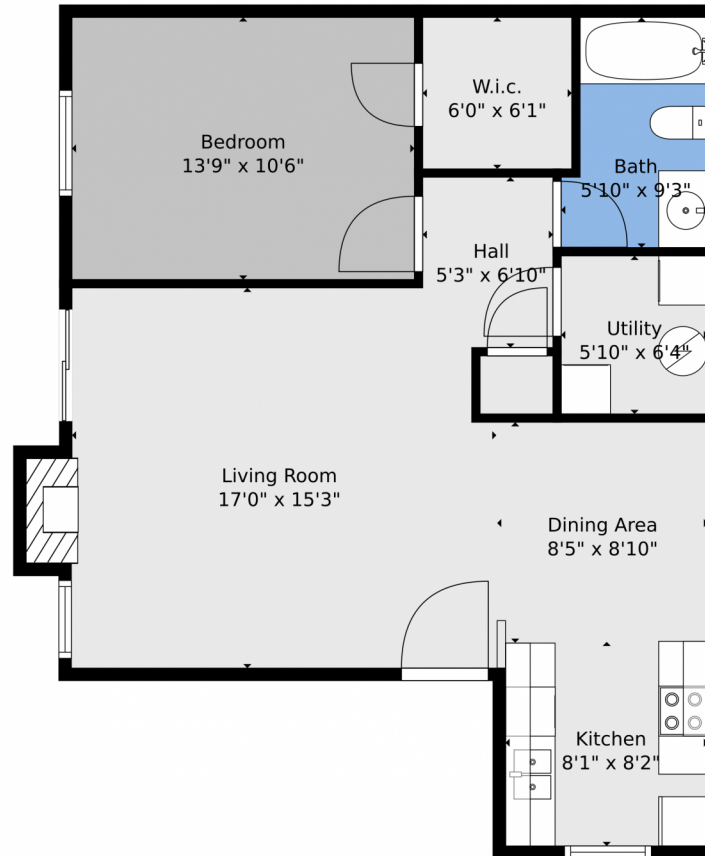

TOTAL: 724 sq. ft
FLOOR 1: 724 sq. ft
EXCLUDED AREAS: FIREPLACE: 9 sq. ft

Disclaimer: Sizes and Dimensions are Approximate, Actual May Vary.

Taylor Haas
303-665-7368
taylorh@coloradorp.com
<https://www.coloradorp.com/available-rental-properties-denver>