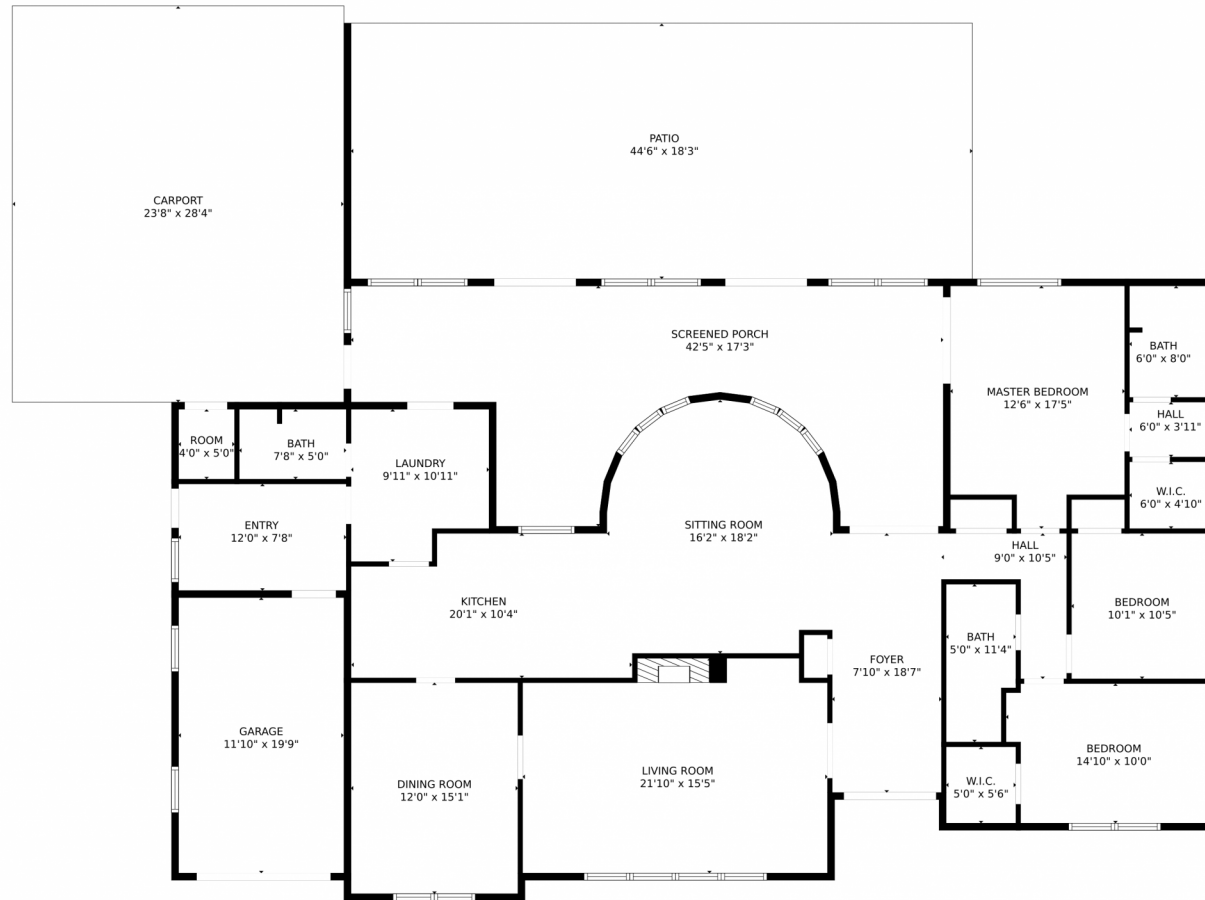

1841 Avenue L
Belle Glade, FL 33430

Single Family

3286 SQFT

Mary Comas
954-304-3264
marylcomas@gmail.com
<http://www.millionuphomes.com>

Scan code
for more
property
details

1841 Avenue L, Belle Glade, FL 33430 – Floor Plan

FLOOR PLAN CREATED BY CUBICASA APP. MEASUREMENTS DEEMED HIGHLY RELIABLE BUT NOT GUARANTEED.

Disclaimer: Sizes and Dimensions are Approximate, Actual May Vary.

Mary Comas
954-304-3264
marylcomas@gmail.com
<http://www.millionuphomes.com>