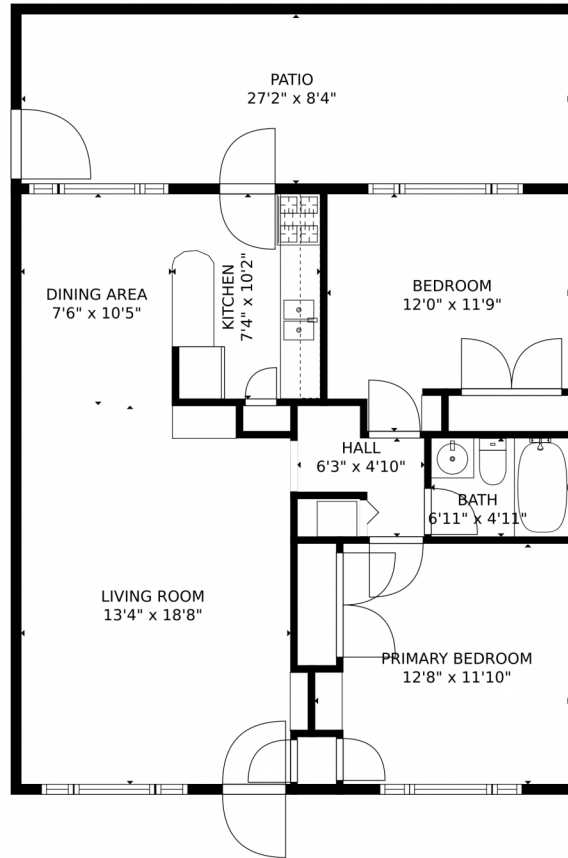

2117-2129 S. Holly St, Denver, CO 80222 – Main Level

TOTAL: 792 sq. ft
FLOOR 1: 792 sq. ft
EXCLUDED AREAS: PATIO: 228 sq. ft

Disclaimer: Sizes and Dimensions are Approximate, Actual May Vary.

Taylor Haas

303-665-7368

taylorh@coloradorpm.com

<https://www.coloradorpm.com/available-rental-properties-denver>

Scan code
for more
property
details